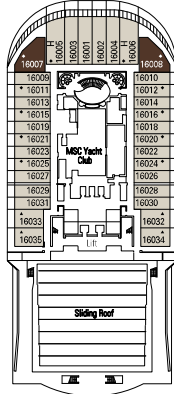

DECK PLAN & ACCOMMODATION

- Elios Deck 18
- Urano Deck 16
- Mercurio Deck 15
- Afrodite Deck 14
- Cupido Deck 13
- Aurora Deck 12
- Iride Deck 11
- Giunone Deck 10
- Minerva Deck 9
- Artemide Deck 8
- Apollo Deck 7
- Zeus Deck 6
- Saturno Deck 5
- Atlante Deck 4

Elios Deck 18

DECK 18
ELIOS DECK

DECK 16
URANO

DECK 15
MERCURIO

DECK 14
AFRODITE

DECK 13
CUPIDO

DECK 12
AURORA

DECK 11
IRIDE