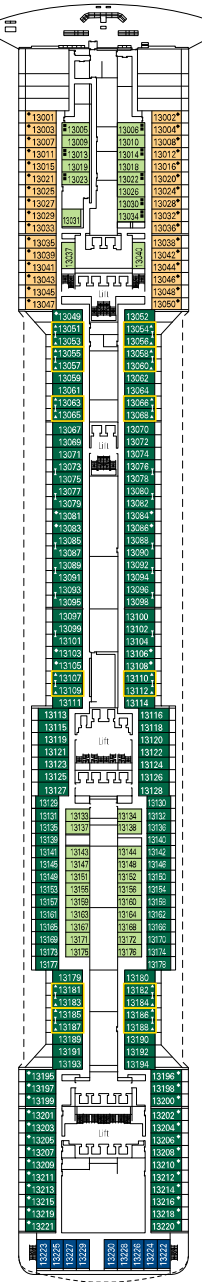

DECK PLAN & ACCOMMODATION

- Elios Deck 18
- Urano Deck 16
- Mercurio Deck 15
- Afrodite Deck 14
- Cupido Deck 13
- Aurora Deck 12
- Iride Deck 11
- Giunone Deck 10
- Minerva Deck 9
- Artemide Deck 8
- Apollo Deck 7
- Zeus Deck 6
- Saturno Deck 5
- Atlante Deck 4

Elios Deck 18

DECK 18
ELIOS DECK

DECK 16
URANO

DECK 15
MERCURIO

DECK 14
AFRODITE

DECK 13
CUPIDO

DECK 12
AURORA

DECK 11
IRIDE

CABINS CATEGORIES

Inside > Bella	Inside > Fantastica	Balcony > Aurea	DeLuxe Suite > MSCYacht Club
Ocean View > Bella	Ocean View > Fantastica	Suite > Aurea	Executive & Family > MSCYacht Club
Balcony > Bella*	Balcony > Fantastica		Royal Suite > MSCYacht Club

- 3rd bed available in all categories
- 4th bed available in all categories

- All cabins have one double bed convertible to two single beds
- * Cabins 8134, 8136, 8137, 8138, 8139, 8140, 8141, 8143 have partially restricted views.