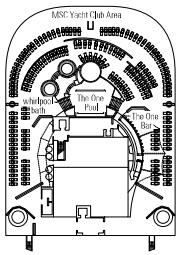

DECK PLAN & ACCOMMODATION

- Elios Deck 18
- Urano Deck 16
- Mercurio Deck 15
- Afrodite Deck 14
- Cupido Deck 13
- Aurora Deck 12
- Iride Deck 11
- Giunone Deck 10
- Minerva Deck 9
- Artemide Deck 8
- Apollo Deck 7
- Zeus Deck 6
- Saturno Deck 5
- Atlante Deck 4

Elios Deck 18

DECK 18
ELIOS DECK

DECK 16
URANO

DECK 15
MERCURIO

DECK 14
AFRODITE

DECK 13
CUPIDO

DECK 12
AURORA

DECK 11
IRIDE

CABINS CATEGORIES

Inside > Bella	Inside > Fantastica	Balcony > Aurea	DeLuxe Suite > MSCYacht Club
Ocean View > Bella	Ocean View > Fantastica	Suite > Aurea	Executive & Family > MSCYacht Club
Balcony > Bella*	Balcony > Fantastica		Royal Suite > MSCYacht Club