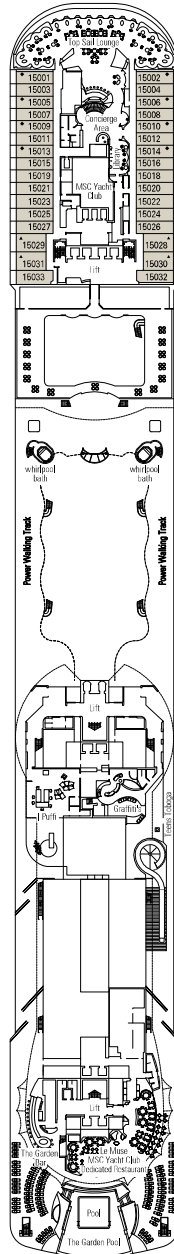

DECK PLAN & ACCOMMODATION

- Elios Deck 18
- Urano Deck 16
- Mercurio Deck 15
- Afrodite Deck 14
- Cupido Deck 13
- Aurora Deck 12
- Iride Deck 11
- Giunone Deck 10
- Minerva Deck 9
- Artemide Deck 8
- Apollo Deck 7
- Zeus Deck 6
- Saturno Deck 5
- Atlante Deck 4

Elios Deck 18

DECK 18
ELIOS DECK

DECK 16
URANO

DECK 15
MERCURIO

DECK 14
AFRODITE

DECK 13
CUPIDO

DECK 12
AURORA

DECK 11
IRIDE

CABINS CATEGORIES

Inside > Bella	Inside > Fantastica	Balcony > Aurea	DeLuxe Suite > MSCYacht Club
Ocean View > Bella	Ocean View > Fantastica	Suite > Aurea	Executive & Family > MSCYacht Club
Balcony > Bella*	Balcony > Fantastica		Royal Suite > MSCYacht Club

- 3rd bed available in all categories
- 4th bed available in all categories

- All cabins have one double bed convertible to two single beds
- * Cabins 8134, 8136, 8137, 8138, 8139, 8140, 8141, 8143 have partially restricted views.