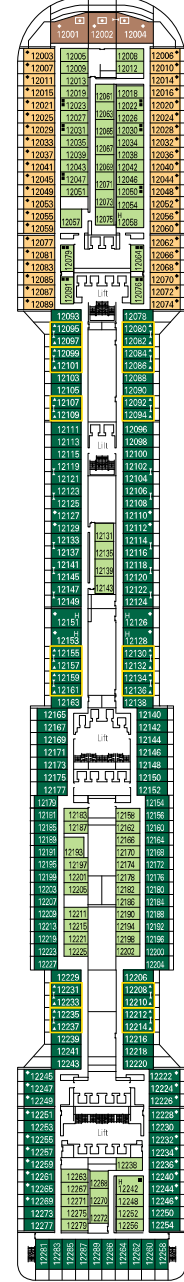

DECK PLAN & ACCOMMODATION

- Elios Deck 18
- Urano Deck 16
- Mercurio Deck 15
- Afrodite Deck 14
- Cupido Deck 13
- Aurora Deck 12
- Iride Deck 11
- Giunone Deck 10
- Minerva Deck 9
- Artemide Deck 8
- Apollo Deck 7
- Zeus Deck 6
- Saturno Deck 5
- Atlante Deck 4

Elios Deck 18

DECK 18
ELIOS DECK

DECK 16
URANO

DECK 15
MERCURIO

DECK 14
AFRODITE

DECK 13
CUPIDO

DECK 12
AURORA

DECK 11
IRIDE

CABINS CATEGORIES

Inside > Bella	Inside > Fantastica	Balcony > Aurea	DeLuxe Suite > MSCYacht Club
Ocean View > Bella	Ocean View > Fantastica	Suite > Aurea	Executive & Family > MSCYacht Club
Balcony > Bella*	Balcony > Fantastica		Royal Suite > MSCYacht Club

- 3rd bed available in all categories
- 4th bed available in all categories

- All cabins have one double bed convertible to two single beds
- * Cabins 8134, 8136, 8137, 8138, 8139, 8140, 8141, 8143 have partially restricted views.