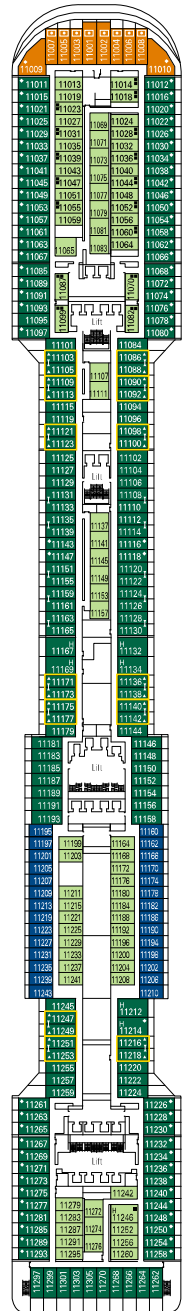

DECK PLAN & ACCOMMODATION

- Elios Deck 18
- Urano Deck 16
- Mercurio Deck 15
- Afrodite Deck 14
- Cupido Deck 13
- Aurora Deck 12
- Iride Deck 11
- Giunone Deck 10
- Minerva Deck 9
- Artemide Deck 8
- Apollo Deck 7
- Zeus Deck 6
- Saturno Deck 5
- Atlante Deck 4

Elios Deck 18

DECK 18
ELIOS DECK

DECK 16
URANO

DECK 15
MERCURIO

DECK 14
AFRODITE

DECK 13
CUPIDO

DECK 12
AURORA

DECK 11
IRIDE

CABINS CATEGORIES

Inside > Bella	Inside > Fantastica	Balcony > Aurea	DeLuxe Suite > MSCYacht Club
Ocean View > Bella	Ocean View > Fantastica	Suite > Aurea	Executive & Family > MSCYacht Club
Balcony > Bella*	Balcony > Fantastica		Royal Suite > MSCYacht Club

- 3rd bed available in all categories
- 4th bed available in all categories

- All cabins have one double bed convertible to two single beds
- * Cabins 8134, 8136, 8137, 8138, 8139, 8140, 8141, 8143 have partially restricted views.