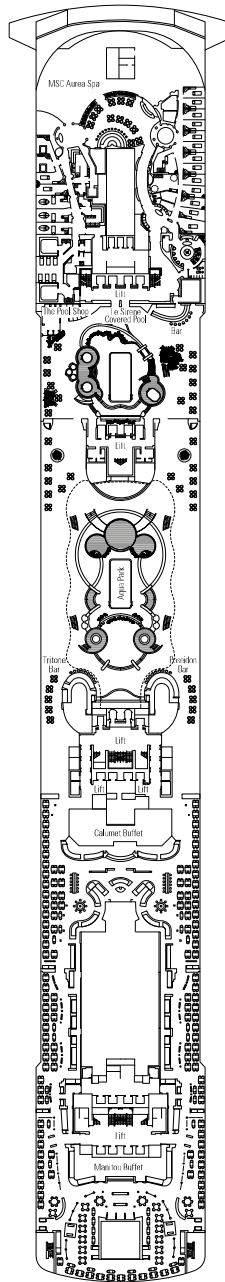

DECK PLAN & ACCOMMODATION

- Elios Deck 18
- Urano Deck 16
- Mercurio Deck 15
- Afrodite Deck 14
- Cupido Deck 13
- Aurora Deck 12
- Iride Deck 11
- Giunone Deck 10
- Minerva Deck 9
- Artemide Deck 8
- Apollo Deck 7
- Zeus Deck 6
- Saturno Deck 5
- Atlante Deck 4

Elios Deck 18

DECK 18
ELIOS DECK

DECK 16
URANO

DECK 15
MERCURIO

DECK 14
AFRODITE

DECK 13
CUPIDO

DECK 12
AURORA

DECK 11
IRIDE

CABINS CATEGORIES

Inside > Bella	Inside > Fantastica	Balcony > Aurea	DeLuxe Suite > MSCYacht Club
Ocean View > Bella	Ocean View > Fantastica	Suite > Aurea	Executive & Family > MSCYacht Club
Balcony > Bella*	Balcony > Fantastica		Royal Suite > MSCYacht Club

- 3rd bed available in all categories
- 4th bed available in all categories

- All cabins have one double bed convertible to two single beds
- * Cabins 8134, 8136, 8137, 8138, 8139, 8140, 8141, 8143 have partially restricted views.