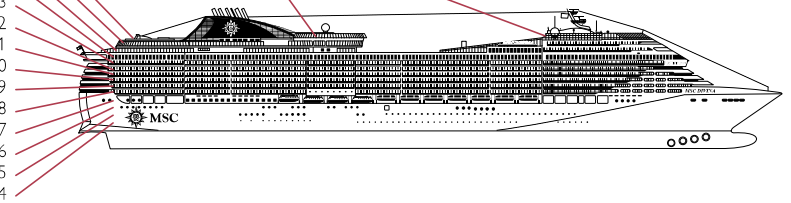

DECK PLAN & ACCOMMODATION

- Elios Deck 18
- Urano Deck 16
- Mercurio Deck 15
- Afrodite Deck 14
- Cupido Deck 13
- Aurora Deck 12
- Iride Deck 11
- Giunone Deck 10
- Minerva Deck 9
- Artemide Deck 8
- Apollo Deck 7
- Zeus Deck 6
- Saturno Deck 5
- Atlante Deck 4

Elios Deck 18

DECK 18
ELIOS DECK

DECK 16
URANO

DECK 15
MERCURIO

DECK 14
AFRODITE

DECK 13
CUPIDO

DECK 12
AURORA

DECK 11
IRIDE

CABINS CATEGORIES

Inside > Bella	Inside > Fantastica	Balcony > Aurea	DeLuxe Suite > MSCYacht Club
Ocean View > Bella	Ocean View > Fantastica	Suite > Aurea	Executive & Family > MSCYacht Club
Balcony > Bella*	Balcony > Fantastica		Royal Suite > MSCYacht Club