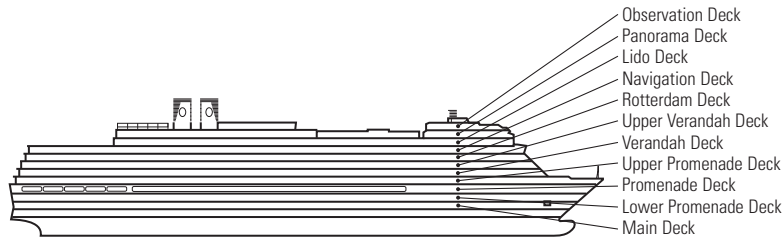

▼ Spa Suites and Staterooms. Opt for the serenity of a Spa Suite or Stateroom, featuring modern spa amenities.